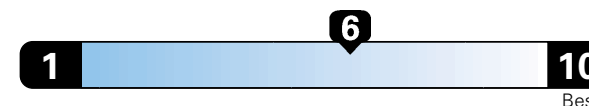

ALFA ROMEO GIULIA VELOCE RWD

2022 MODEL YEAR

THIS VEHICLE IS MANUFACTURED TO MEET SPECIFIC UNITED STATES REQUIREMENTS. THIS VEHICLE IS NOT MANUFACTURED FOR SALE OR REGISTRATION OUTSIDE OF THE UNITED STATES.

MANUFACTURER'S SUGGESTED RETAIL PRICE OF THIS MODEL INCLUDING DEALER PREPARATION

Base Price: **$45,090**

ALFA GIULIA TI RWD
Exterior Color: Alfa Rosso (Red) Exterior Paint
Interior Color: Black Interior Color
Interior: Sport Leather Seats
Engine: 2.0L 280HP I4 DI Turbo Engine
Transmission: 8-Speed Automatic 8HP50 Transmission

STANDARD EQUIPMENT (UNLESS REPLACED BY OPTIONAL EQUIPMENT)

FUNCTIONAL/SAFETY FEATURES

- Full-Speed Forward-Collision Warning Plus
- Lane Departure Warning
- Adaptive Cruise Control with Full Stop
- Blind Spot and Cross Path Detection
- Front and Rear Park-Assist Sensors
- Dual-Advanced Front Airbags
- Supplemental Side-Curtain Front and Rear Air Bags
- LATCH-Ready Child-Seat Anchor System
- High Performance Adaptive Bi-Xenon Headlamps
- Rear Back-up Camera
- Automatic-Dimming Exterior Mirrors
- Power Folding Heated Mirrors
- Rain-Sensitive Windshield Wipers
- Passive Entry / Push-Button Start
- Remote-Start System
- Stop - Start System
- Heated Washer Nozzles
- Universal Garage-Door Opener
- Air Quality System
- Carbon Fiber Drive Shaft
- Alfa DNA Drive Mode System
- Dual Dark Exhaust Tips
- Sport Suspension

INTERIOR FEATURES