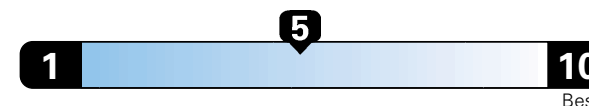

ALFA ROMEO STELVIO TI AWD

2021 MODEL YEAR

THIS VEHICLE IS MANUFACTURED TO MEET SPECIFIC UNITED STATES REQUIREMENTS. THIS VEHICLE IS NOT MANUFACTURED FOR SALE OR REGISTRATION OUTSIDE OF THE UNITED STATES.

MANUFACTURER'S SUGGESTED RETAIL PRICE OF THIS MODEL INCLUDING DEALER PREPARATION

Base Price: $47,600

ALFA STELVIO TI AWD
Exterior Color: Verde Green Visconti Metallic Exterior Color
Interior Color: Crema (Cream) Interior Color
Interior: Luxury Leather-Trimmed Seats
Engine: 2.0L 280HP I4 DI Turbo Engine
Transmission: 8-Speed Automatic 8HP50 Transmission

STANDARD EQUIPMENT (UNLESS REPLACED BY OPTIONAL EQUIPMENT)

FUNCTIONAL/SAFETY FEATURES

Supplemental Front Seat-Mounted Side Air Bags
LATCH-Ready Child-Seat Anchor System
Full-Speed Forward-Collision Warning Plus
Rear Back-Up Camera
Front and Rear Park-Assist Sensors
Remote Keyless-Entry
Push-Button Start
Remote-Start System
Stop - Start System
Power Folding Heated Mirrors
Rain-Sensitive Windshield Wipers
Heated Washer-Nozzles
Power Liftgate
Tire Service Kit
Universal Garage-Door Opener
Carbon Fiber Drive Shaft
Alfa DNA Drive-Mode System

INTERIOR FEATURES

Apple CarPlay®
Google Android Auto™
SiriusXM® with 6-Month Radio Sub Call 800-643-2112
8.8-Inch AM / FM / HD Radio with Navigation
8.8-Inch Multi-Touch Display
Cluster 7.0-Inch TFT Color Display
8-Speaker Audio System
USB Media Input Hub with Auxiliary
2nd-Row Dual Charge-Only USB Port
Dark Gray Oak Wood Interior Trim
Leather-Wrapped Shift Knob
Leather-Wrapped Steering Wheel
Steering-Wheel-Mounted Audio Controls
Heated Steering Wheel
Heated Front Seats
Driver-Seat Memory Function
Alfa Romeo Bright Door Sills

EXTERIOR FEATURES